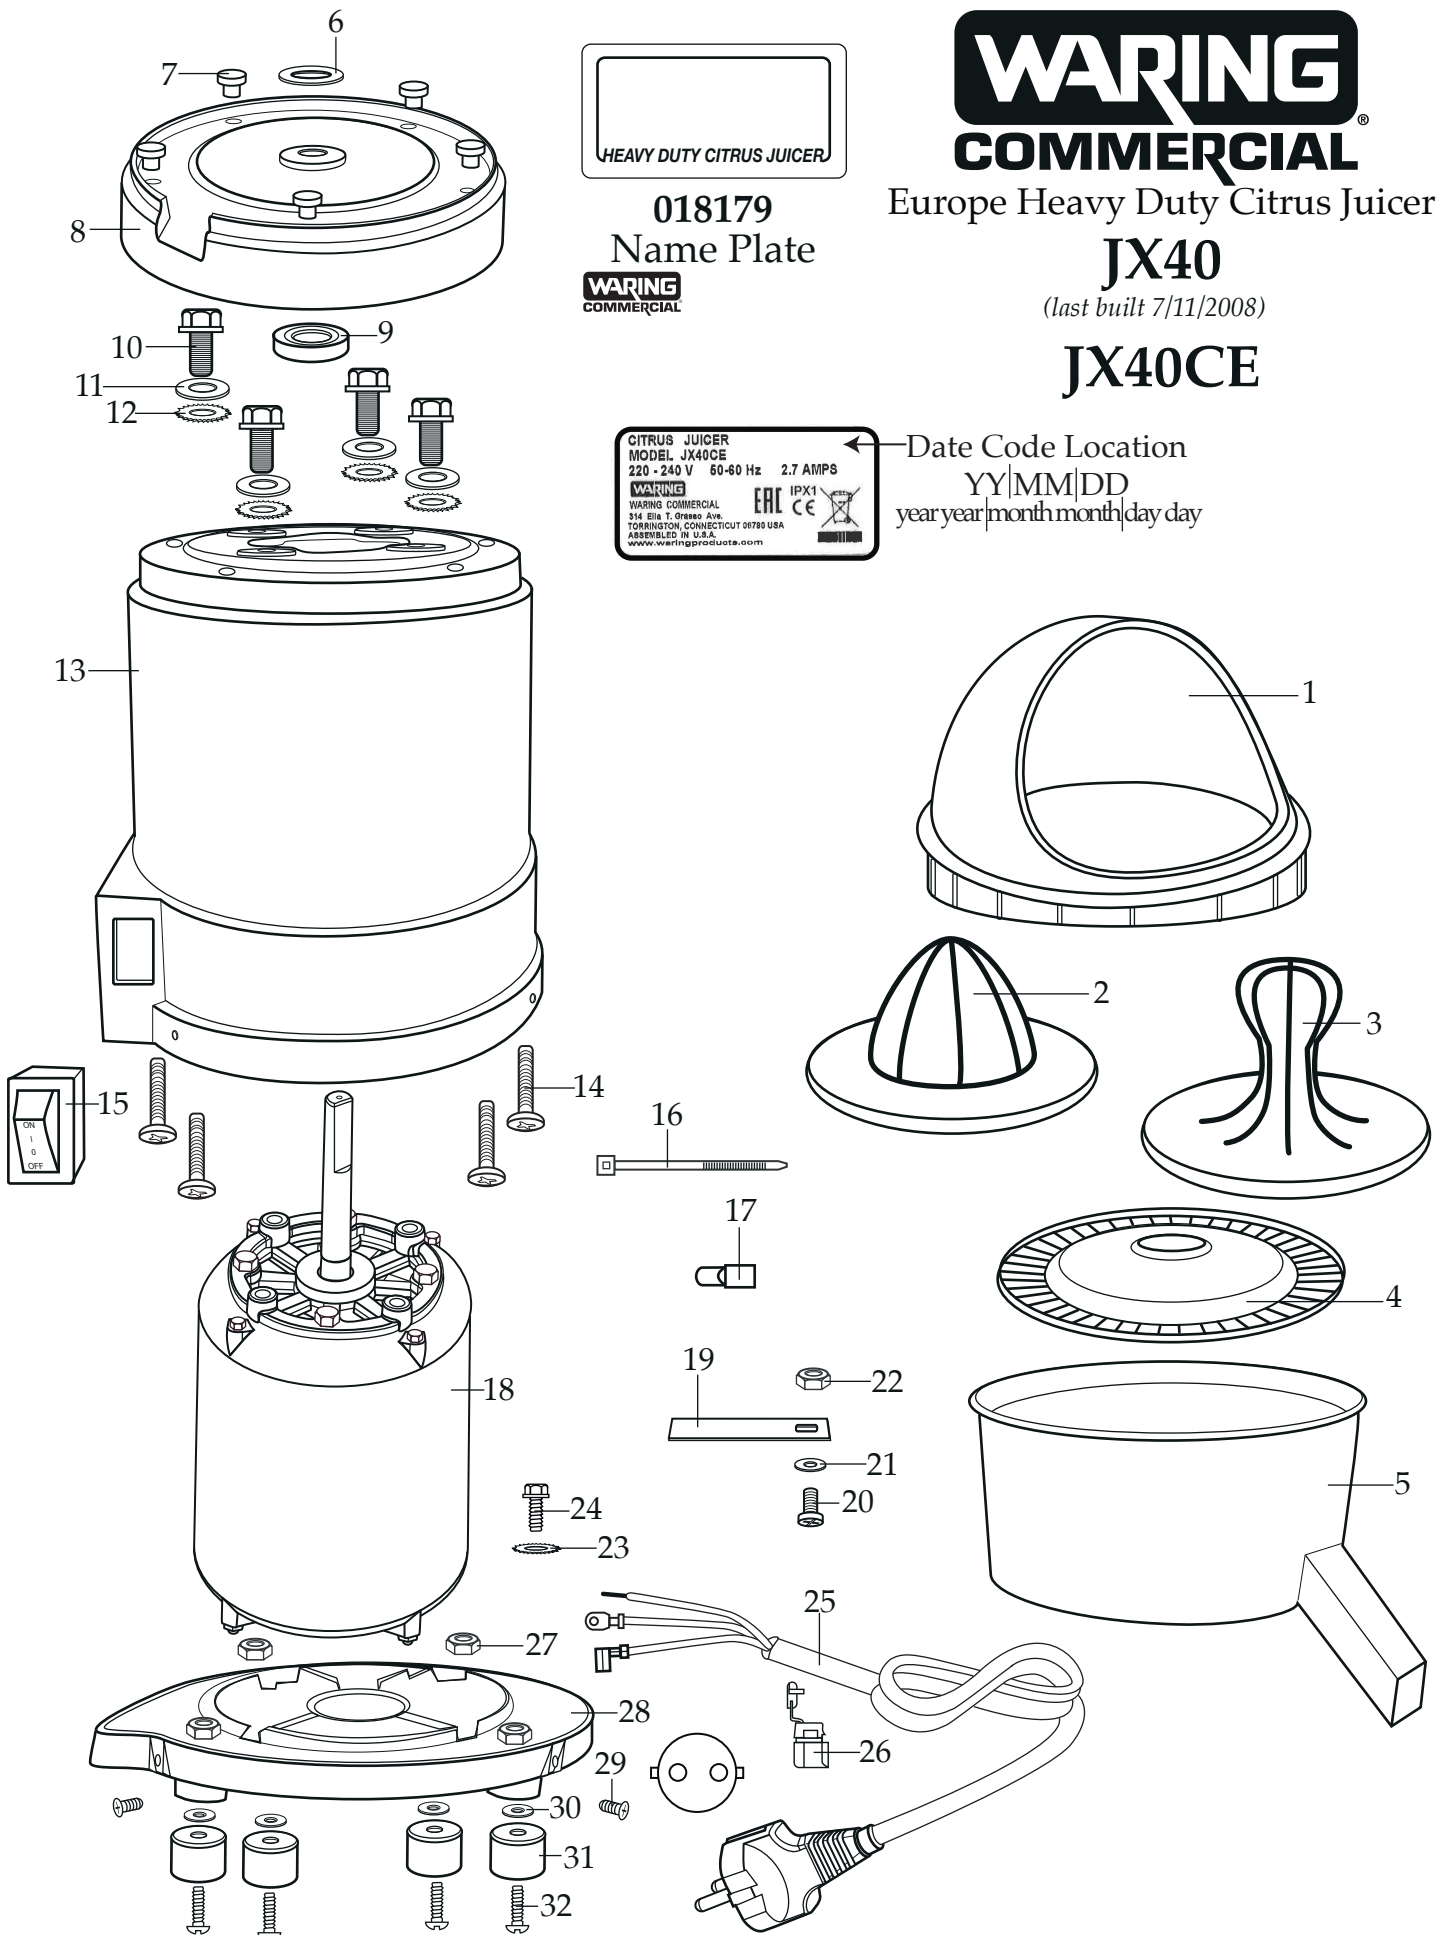

## JX40CE

018179

Name Plate

← Date Code Location

YY|MM|DD

year year | month month | day day

**Catalog****Model**

JX40	JX40	31JC35
JX40CE	JX40CE	31JC39

*(on units after 7/30/2008)*

<b>Illustration#</b>	<b>Part#</b>	<b>Description</b>
1	501812	Lexan Juicer Hood <i>(changed after 6/14/2019)</i>
2	017994	Lexan Large Reamer <i>(changed after 9/24/2019)</i>
3	018690	Lexan Small Reamer <i>(changed after 9/24/2019)</i>
4	017998	Strainer
5	017997	Bowl
6	018008	Washer
7	018608	Mounting Pad (5 required)
8	018606	Adapter
9	018004	Seal (open end toward motor)
10	018009	Hex Head Screw (4 required)
11	018313	Washer (4 required)
12	018314	Lock Washer (4 required)
13	017992	Base
14	018012	Screw (4 required)
15	029630 018003	Rocker Switch <i>(on units after 12/15/2008)</i> Rocker Switch
16	013731	Wire Tie <i>(on units after 12/15/2008)</i>
17	012409	Crimp Connector <i>(on units after 12/15/2008)</i>
18	036856 028936 018115	Chiaphua Motor <i>(on units after 1/3/2020 capacitor comes with motor)</i> Motor <i>(on units after 12/15/2008)</i> Motor
19	503265 018181	Retainer Clip Assembly <i>(on units after 12/15/2008)</i> Retainer Clip
20	018002	Screw
21	018013	Washer
22	002899	Hex Nut
23	002943	Washer <i>(on units after 12/15/2008)</i>
24	027278	Ground Screw <i>(on units after 6/17/2009)</i>